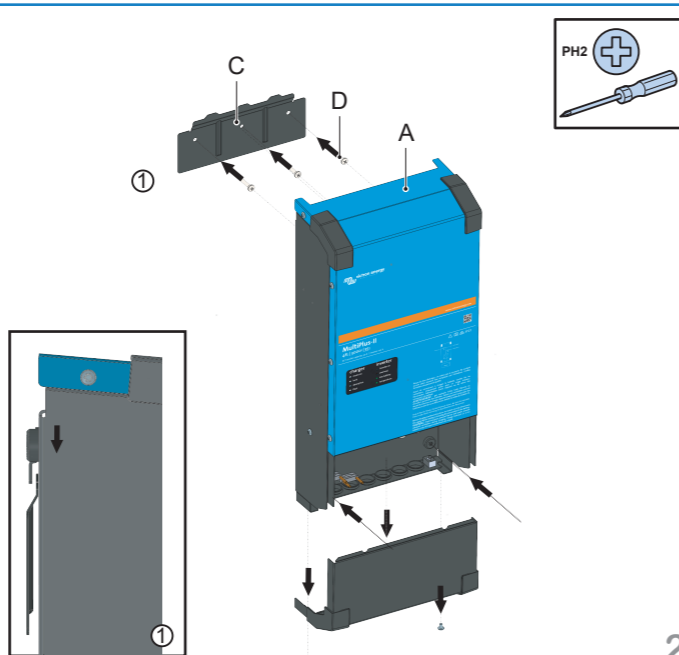

Quick Installation Guide

MultiPlus-II 48V 3000VA 120Vac

www.victronenergy.com

Included

Not included

! For fuse values:
refer to the user manual

Fuse (not included)

1