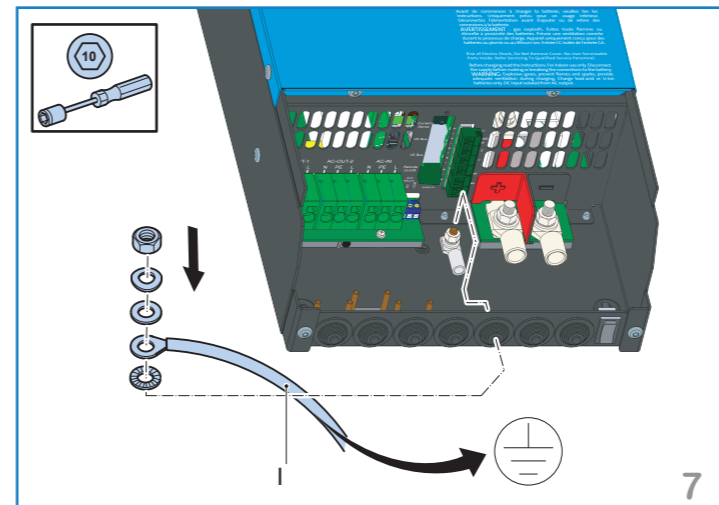

Quick Installation Guide

MultiPlus-II 48V 3000VA 120Vac

www.victronenergy.com

Included

Not included

! For fuse values:
refer to the user manual

Fuse (not included)

1

2

10