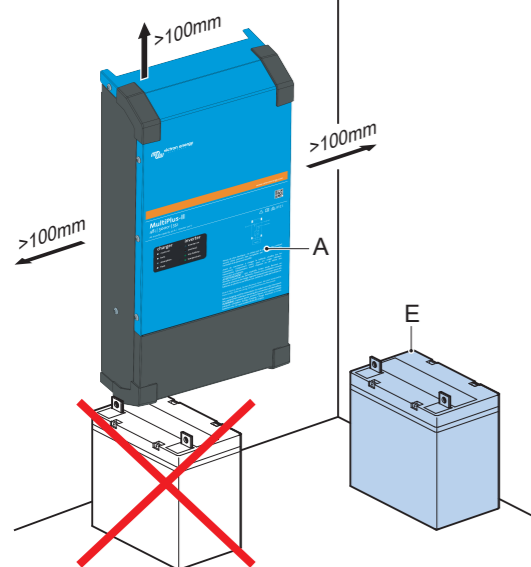

Quick Installation Guide

MultiPlus-II 48V 3000VA 120Vac

www.victronenergy.com

Included

Not included

! For fuse values:
refer to the user manual

Fuse (not included)

1