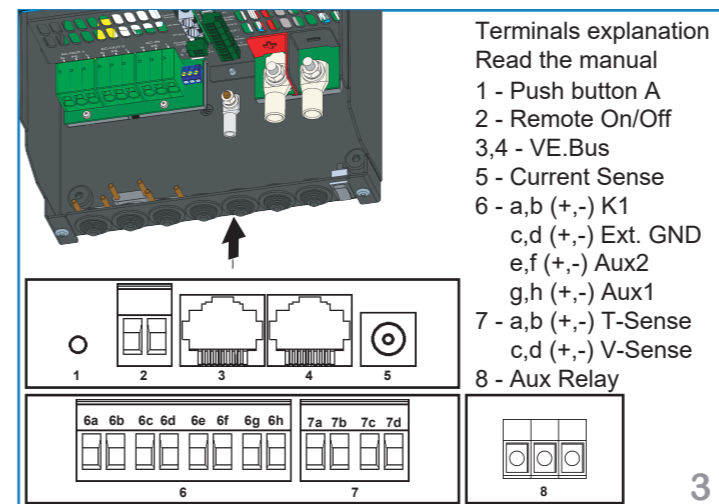

Quick Installation Guide

MultiPlus-II 48V 3000VA 120Vac

www.victronenergy.com

Included

Not included

! For fuse values:
refer to the user manual

Fuse (not included)

1

2

10