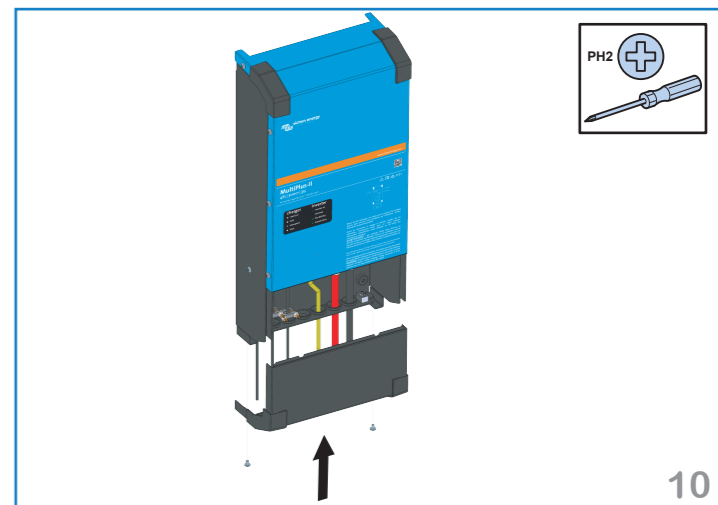

Quick Installation Guide

MultiPlus-II 48V 3000VA 120Vac

www.victronenergy.com

Included

Not included

! For fuse values:
refer to the user manual

Fuse (not included)

1

2

10