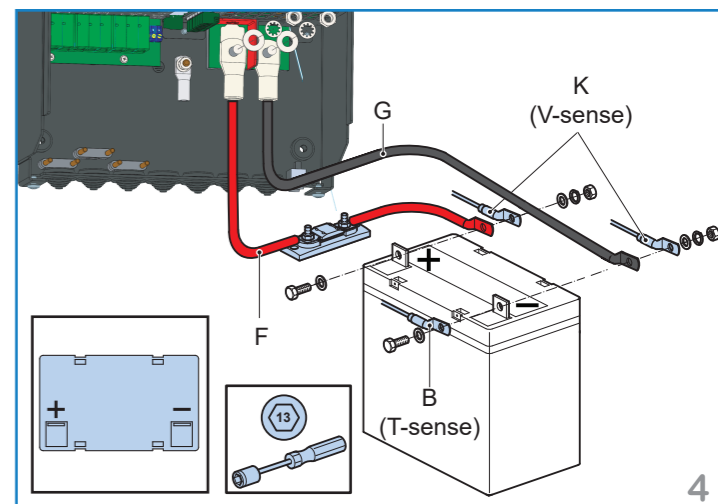

Quick Installation Guide

MultiPlus-II 48V 3000VA 120Vac

www.victronenergy.com

Included

Not included

! For fuse values:
refer to the user manual

Fuse (not included)

1

2

10