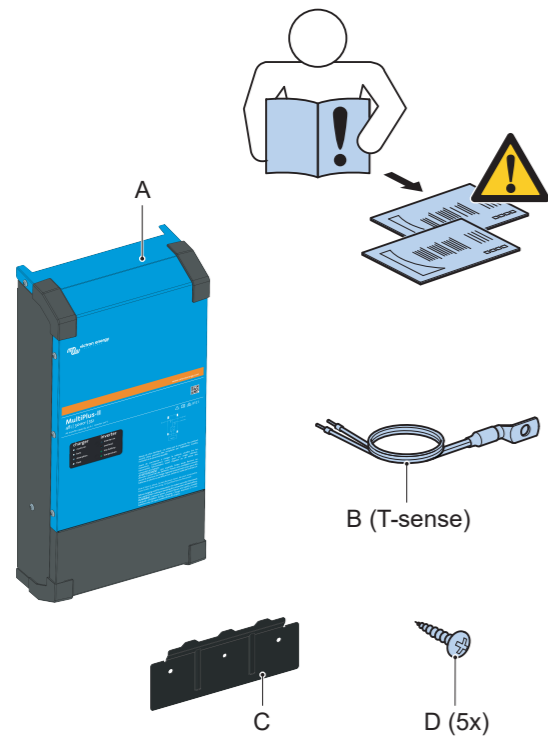

Quick Installation Guide

MultiPlus-II 48V 3000VA 120Vac

www.victronenergy.com

Included

Not included

! For fuse values:
refer to the user manual

Fuse (not included)

1