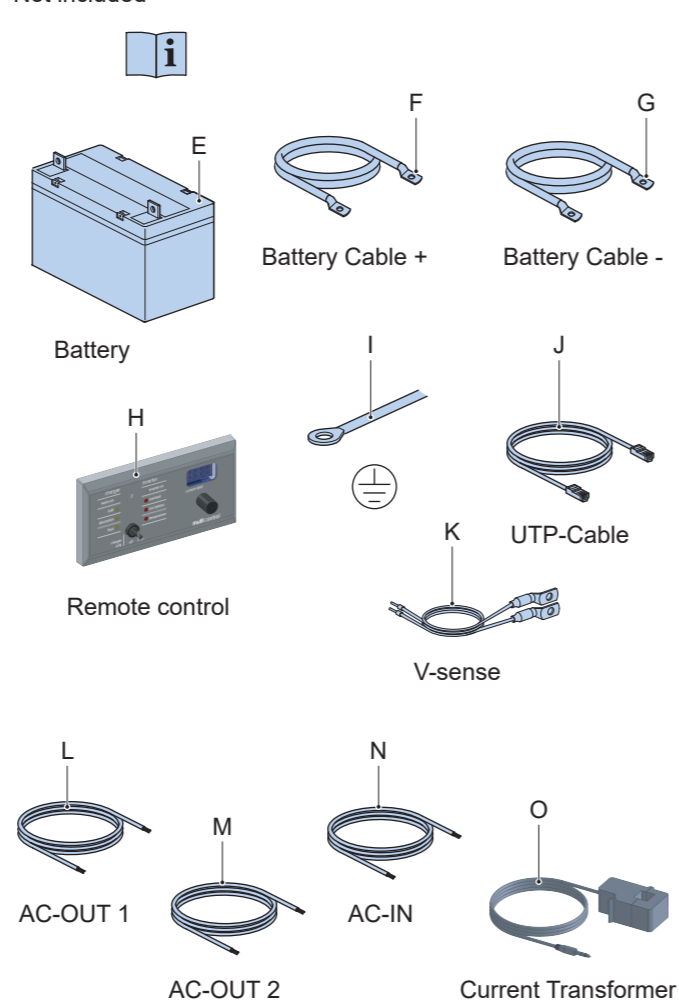

Quick Installation Guide

MultiPlus-II 48V 3000VA 120Vac

www.victronenergy.com

Included

Not included

! For fuse values:
refer to the user manual

Fuse (not included)

1