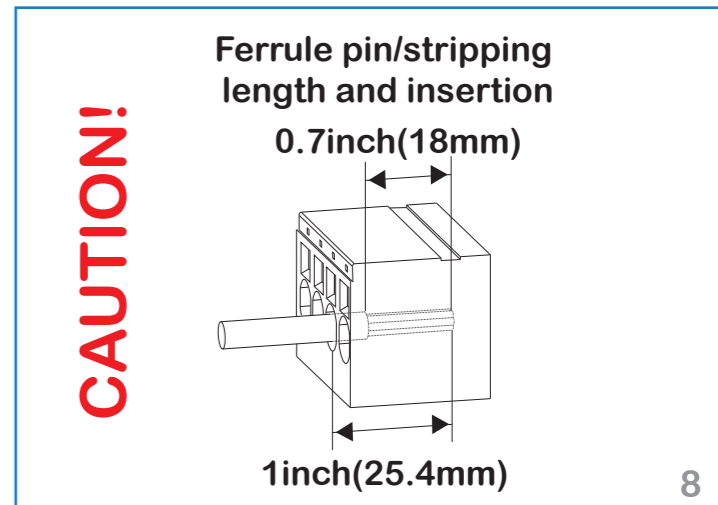

Quick Installation Guide

MultiPlus-II 48V 3000VA 120Vac

www.victronenergy.com

Included

Not included

! For fuse values:
refer to the user manual

Fuse (not included)

1

2

10