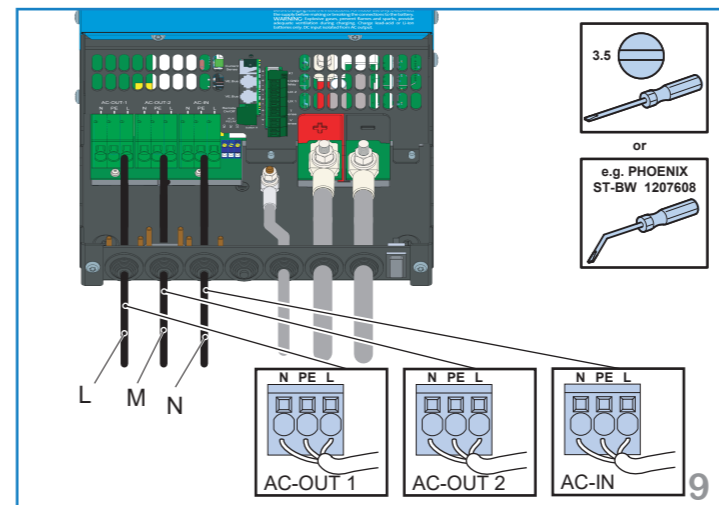

Quick Installation Guide

MultiPlus-II 48V 3000VA 120Vac

www.victronenergy.com

Included

Not included

! For fuse values:
refer to the user manual

Fuse (not included)

1

2

10