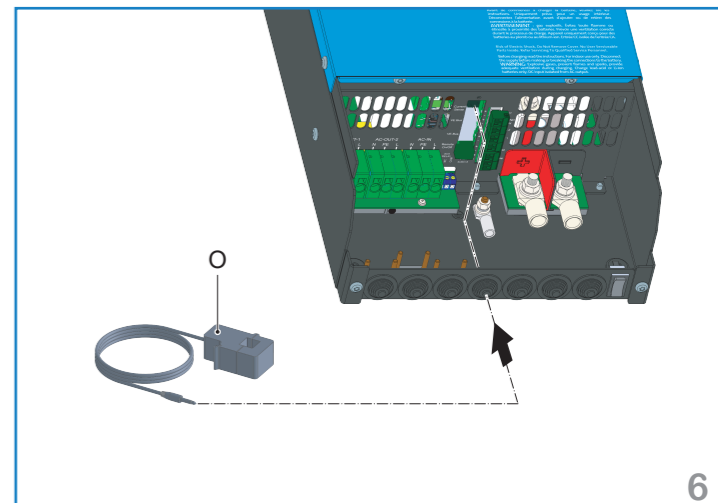

Quick Installation Guide

MultiPlus-II 48V 3000VA 120Vac

www.victronenergy.com

Included

Not included

! For fuse values:
refer to the user manual

Fuse (not included)

1

2

10