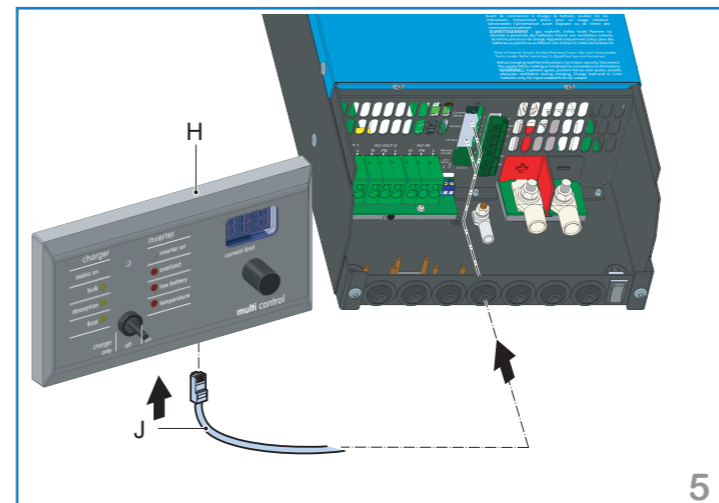

Quick Installation Guide

MultiPlus-II 48V 3000VA 120Vac

www.victronenergy.com

Included

Not included

! For fuse values:
refer to the user manual

Fuse (not included)

1

2

10